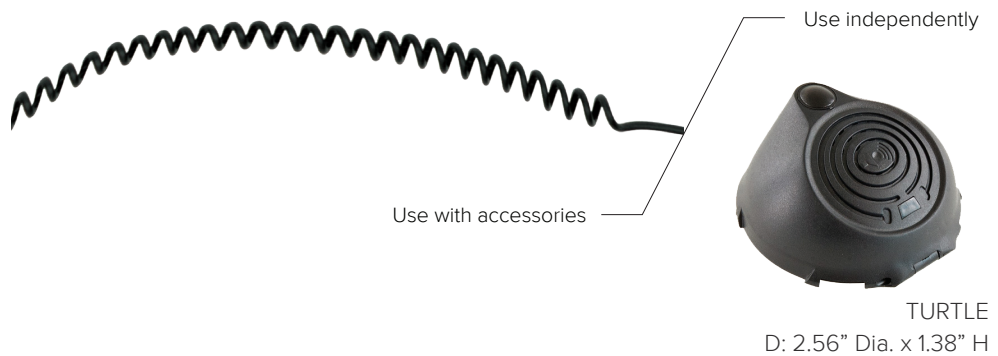

TURTLE

All-in-one EAS security Sensor

siffron™
always on

800.422.2547 | 330.998.7800 • www.siffron.com

Alarms at point of theft

Battery Powered

Product Accessibility

Easy Install

PATENTED

How it works

All-in-one security sensor with multiple applications to protect high-theft packaged goods and demo devices.

- ◆ Use the Turtle independently
Adhere to demo products or packaged goods
- ◆ Use the Turtle with accessories
Attach to strapped packages
Secure demo products via multiple sensor heads

Detachers

COUNTER DETACHER

D: 3.94" L x 3.07" W x 2.05" H

Magnetic counter opener with spiral cable for hard tags and security boxes

- ◆ For use with Turtle and other magnetic security devices
- ◆ Mount into or onto counter
- ◆ Can be closed with lock
- ◆ 1900mm expandable cable
- ◆ 9500 gauss super magnet

MOBILE DETACHER

D: 5.91" L x 3.15" W x 1.93" H (without Clip)

Mobile key holder with unlocking tool or hard tag opener

- ◆ For hand-held use
- ◆ Optional belt clip
- ◆ Detacher secured with retractable wire
- ◆ Convertible for right or left-handed use
- ◆ EAS secured for AM, RF and EM